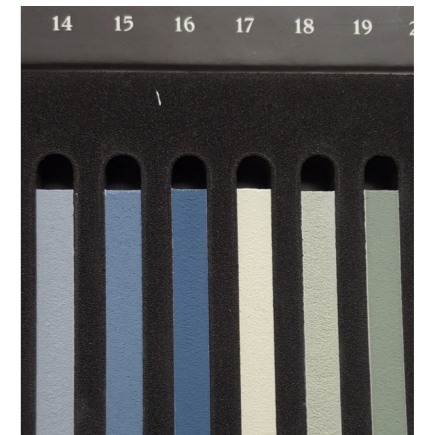

Hybrid - resin/cement grout